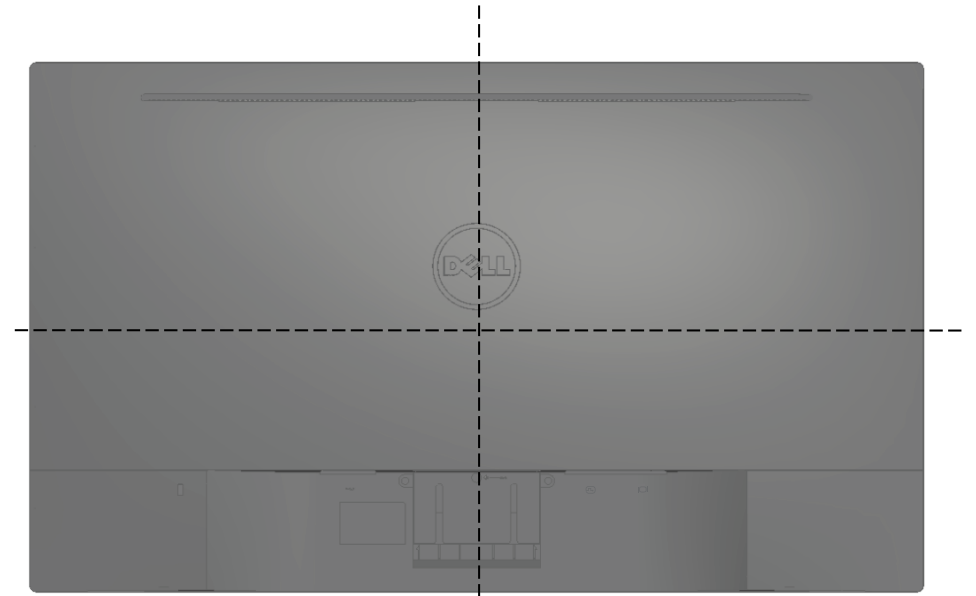

# SE2416HM Outline Dimensions

Nominal Dimensions  
Unit: mm/(inch)

Back view of Monitor without stand